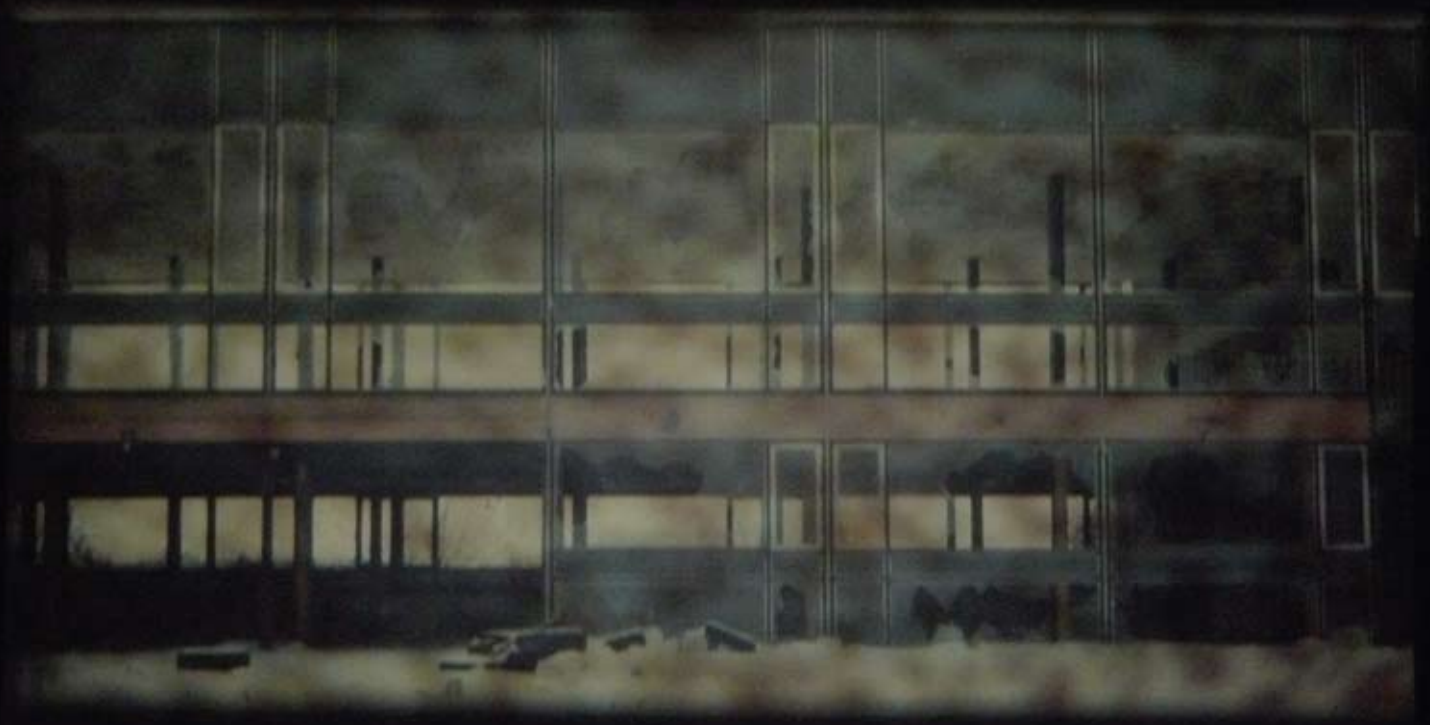

Julien Maire The Memory Plane , 2009

view of Julien Maire's floor , Artefact exhibition, STUK Leuven BE , 2009

From left to right "The Memory Cone" , 2009 , "The Memory PLane," 2009 ,
"Dissolved Border," 2008 , "Exploding Plane" 2009 .

Memory plane mixed layer projection

"The memory plane ", 2009

"The Memory plane " is a mixed projection : "video" and a photographic still picture are projected with a single adapted projector : the image of a ruined industrial building is superposed with a ghost image of a past activity .